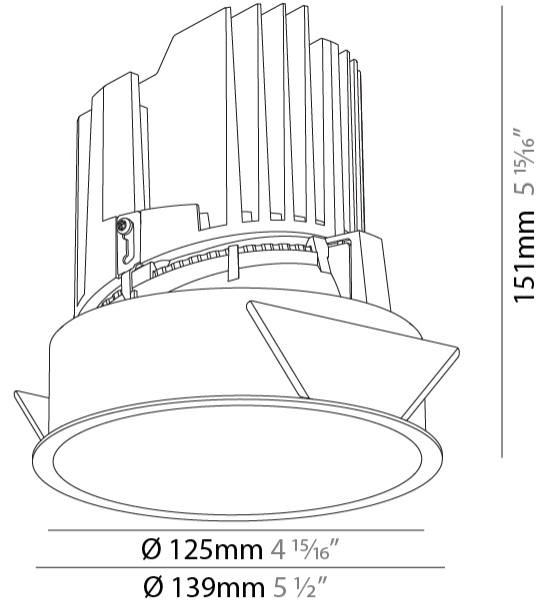

PHYSICAL

Shape: Round
Diameter (mm): 139
Diameter (in): 5 1/2
Height (mm): 151
Height (in): 5 15/16
Ceiling Thickness (mm): 10 / 12.5 / 15
Ceiling Thickness (in): 3/8 or 1/2 or 9/16
Min. Recessing Depth (mm): 170
Min. Recessing Depth (in): 6 11/16
Light Distribution: Downlight
Weight (kg): 0.921
Weight (lbs): 2.03
Fixture Finish: SSR / BKV / CWI / CRY / HAB / UFT / ITA / RUA / FTG / MYG / LOD / PUS / FRO / FUP / KIA / POP / BLS / SPG / MEY / GOH / GUM / CHC / COM / ABZ / JAG / OBR / MOS / ROR
Fixture Material: Aluminum Die Cast
Cut-out Measurements: 130mm / 5 1/8"

ELECTRICAL

Lamp Type: LED (Zhaga Standard)
Input Wattage (W): 13.2 / 16.5
Total Output Wattage (W): 12 / 14
Dimming: Tri-Mode (Non-Dimming and Phase Dimming (120Vac only) and 0-10V Dimming)
Driver Included: No
Driver Location: Recessed Housing
Driver Type: Constant Current - Universal
Driver Class: Class 2
Housing: See components
Input Voltage (V): 120 - 277
Constant Current (MA): 350

LED

Number of LEDs: 1
Color Temperature (°K): 2700 / 3000 / 3500 / 4000
Max. Delivered Lumen (lm): 870 / 970 / 1039 / 1060
Nominal Lumen (lm): 960 / 1070 / 1156 / 1180
CRI: >90 CRI
Efficiency (%): 0.905
Lamp Life (hrs): 50000

OPTICAL

Reflector: 10

RATINGS AND CERTIFICATIONS

Certified By: Certified for North American Standards
IP rating: IP20