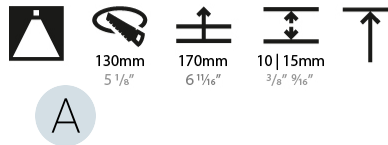

PHYSICAL

Shape: Round
Diameter (mm): 139
Diameter (in): 5 1/2
Height (mm): 151
Height (in): 5 15/16
Ceiling Thickness (mm): 10 / 12.5 / 15
Ceiling Thickness (in): 3/8 or 1/2 or 9/16
Min. Recessing Depth (mm): 170
Min. Recessing Depth (in): 6 11/16
Light Distribution: Downlight
Weight (kg): 0.921
Weight (lbs): 2.03
Fixture Finish: SSR / BKV / CWI / CRY / HAB / UFT / ITA / RUA / FTG / MYG / LOD / PUS / FRO / FUP / KIA / POP / BLS / SPG / MEY / GOH / GUM / CHC / COM / ABZ / JAG / OBR / MOS / ROR
Fixture Material: Aluminum Die Cast
Cut-out Measurements: 130mm / 5 1/8"

ELECTRICAL

Lamp Type: LED (Zhaga Standard)
Input Wattage (W): 13.2 / 16.5
Total Output Wattage (W): 12 / 14
Dimming: Tri-Mode (Non-Dimming and Phase Dimming (120Vac only) and 0-10V Dimming)
Driver Included: No
Driver Location: Recessed Housing
Driver Type: Constant Current - Universal
Driver Class: Class 2
Housing: See components
Input Voltage (V): 120 - 277
Constant Current (MA): 350

LED

Number of LEDs: 1
Color Temperature (°K): 2700 / 3000 / 3500 / 4000
Max. Delivered Lumen (lm): 870 / 970 / 1039 / 1060
Nominal Lumen (lm): 960 / 1070 / 1156 / 1180
CRI: >90 CRI
Efficiency (%): 0.905
Lamp Life (hrs): 50000

OPTICAL

Reflector: 10

RATINGS AND CERTIFICATIONS

Certified By: Certified for North American Standards
IP rating: IP20